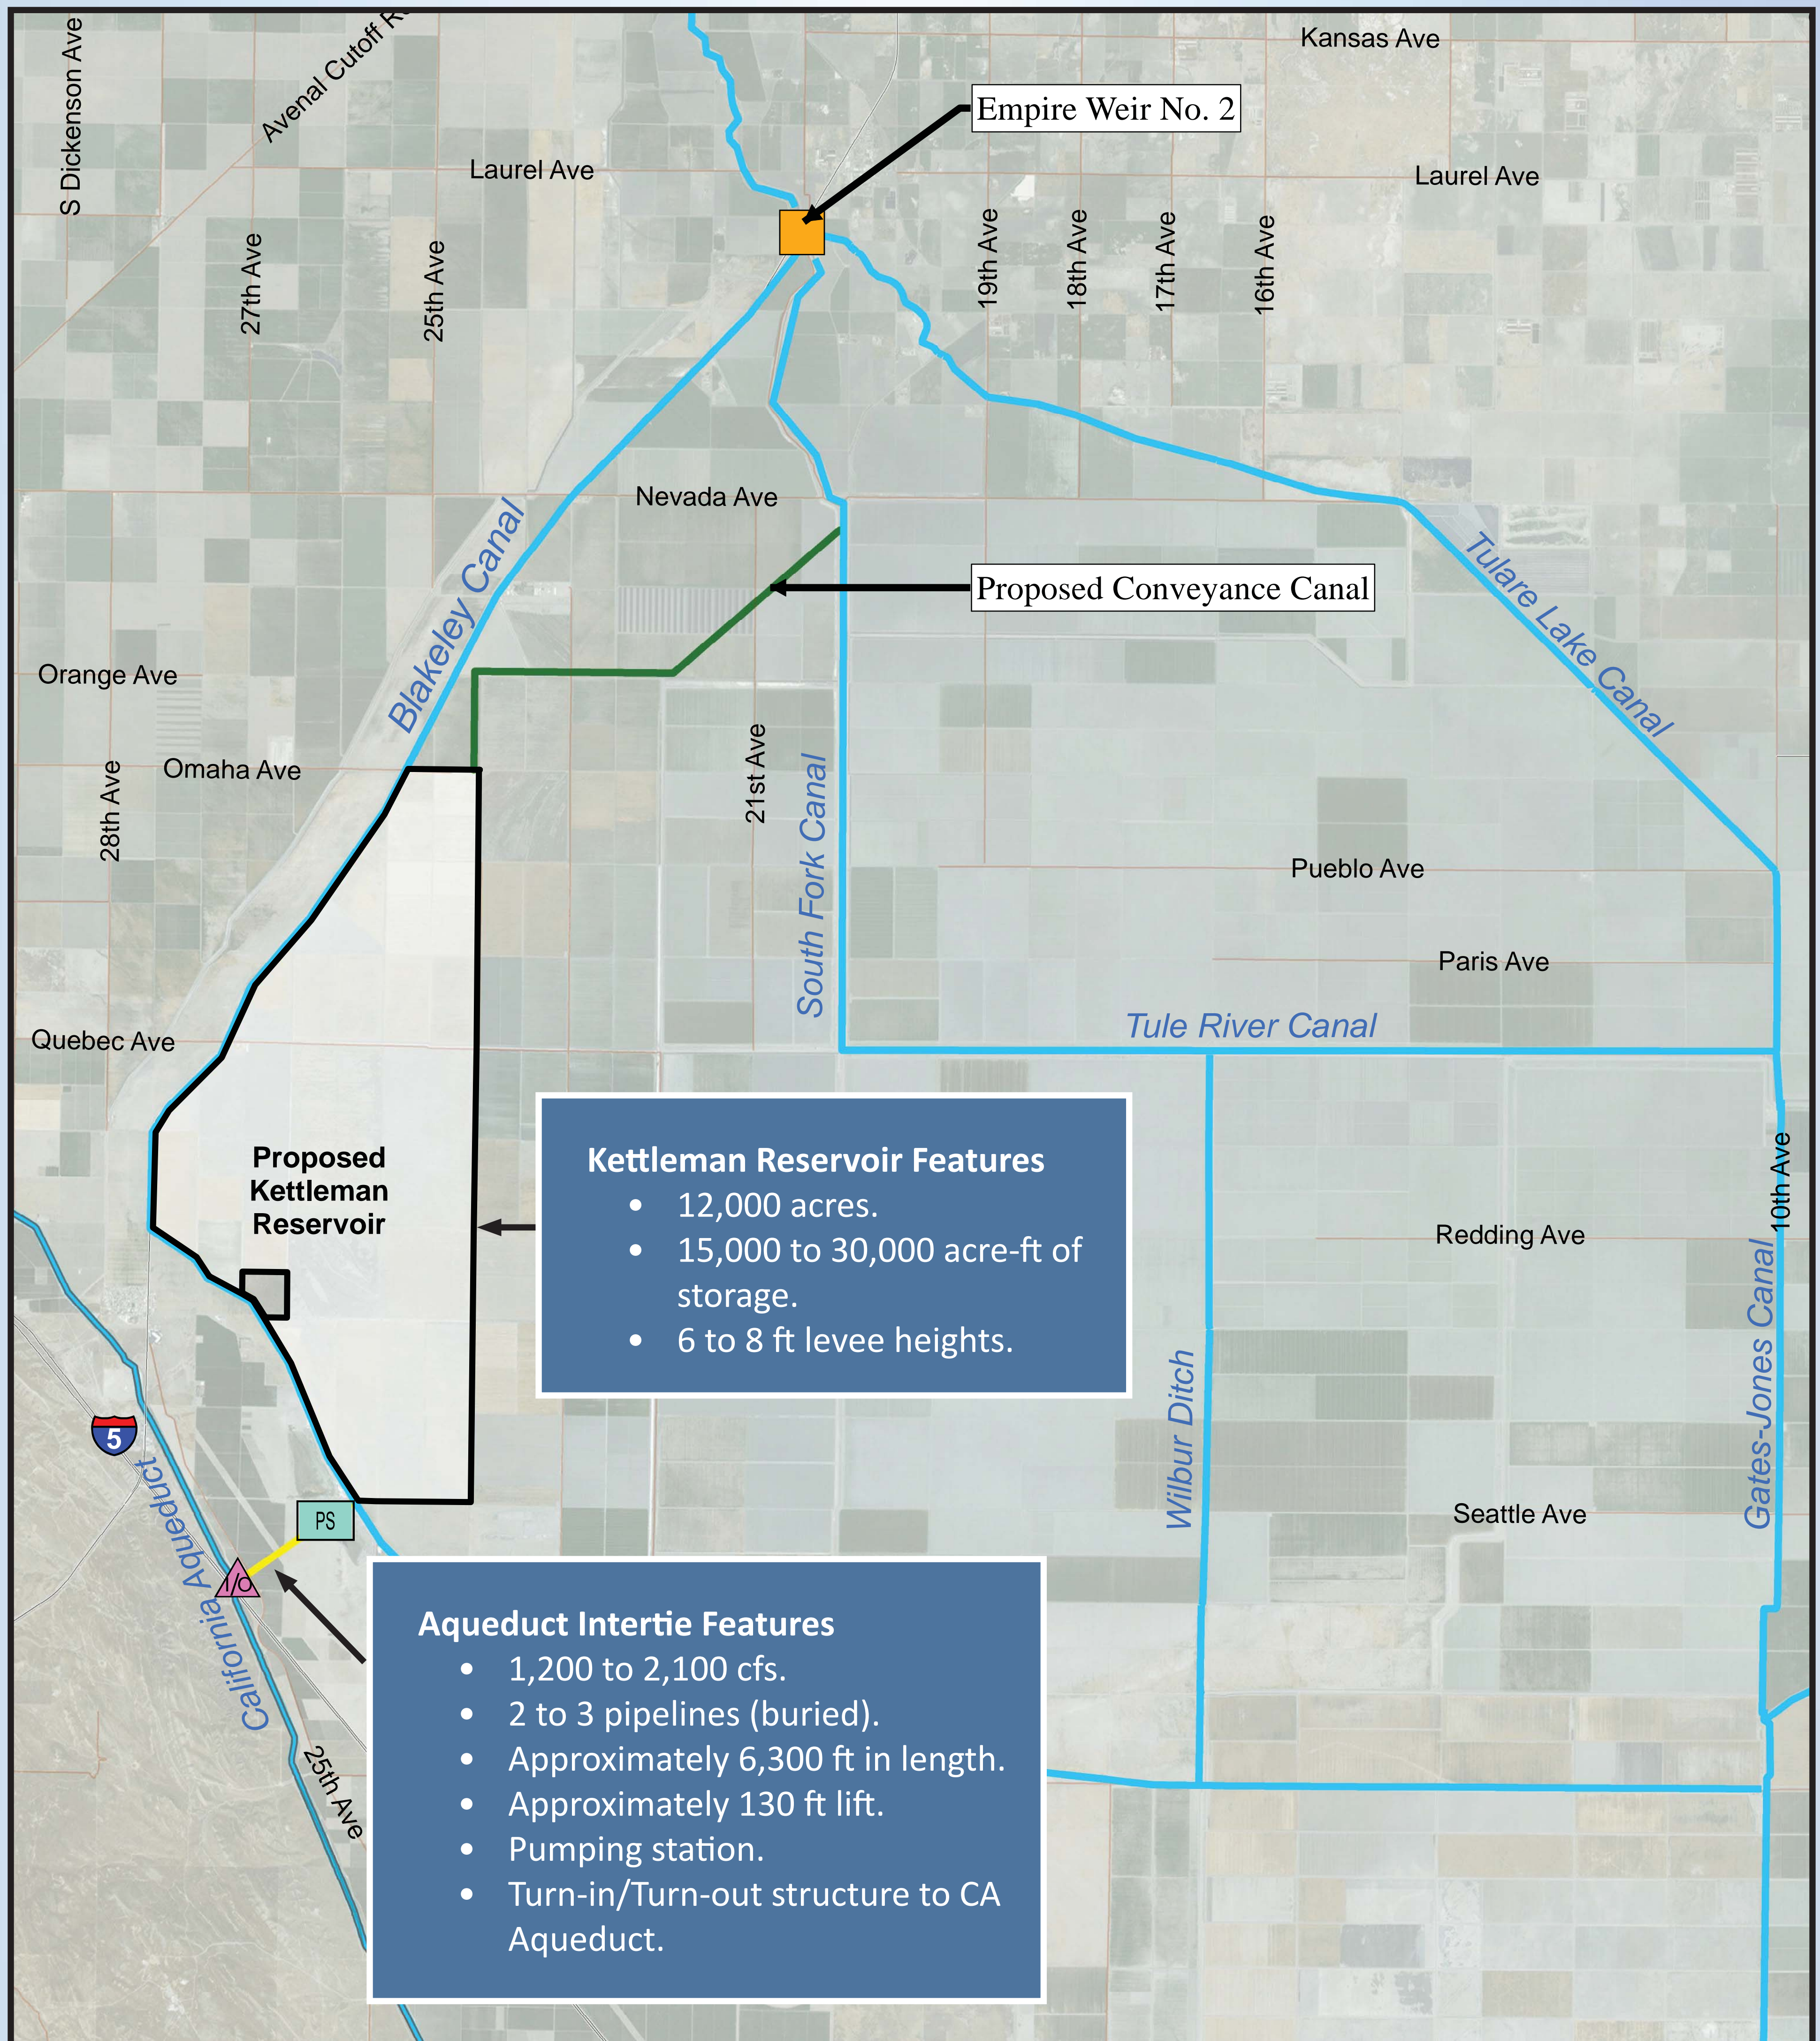

# Tulare Lake Storage and Floodwater Protection Project

## *A Central Valley Water Supply Solution*

## Proposed Project Facilities